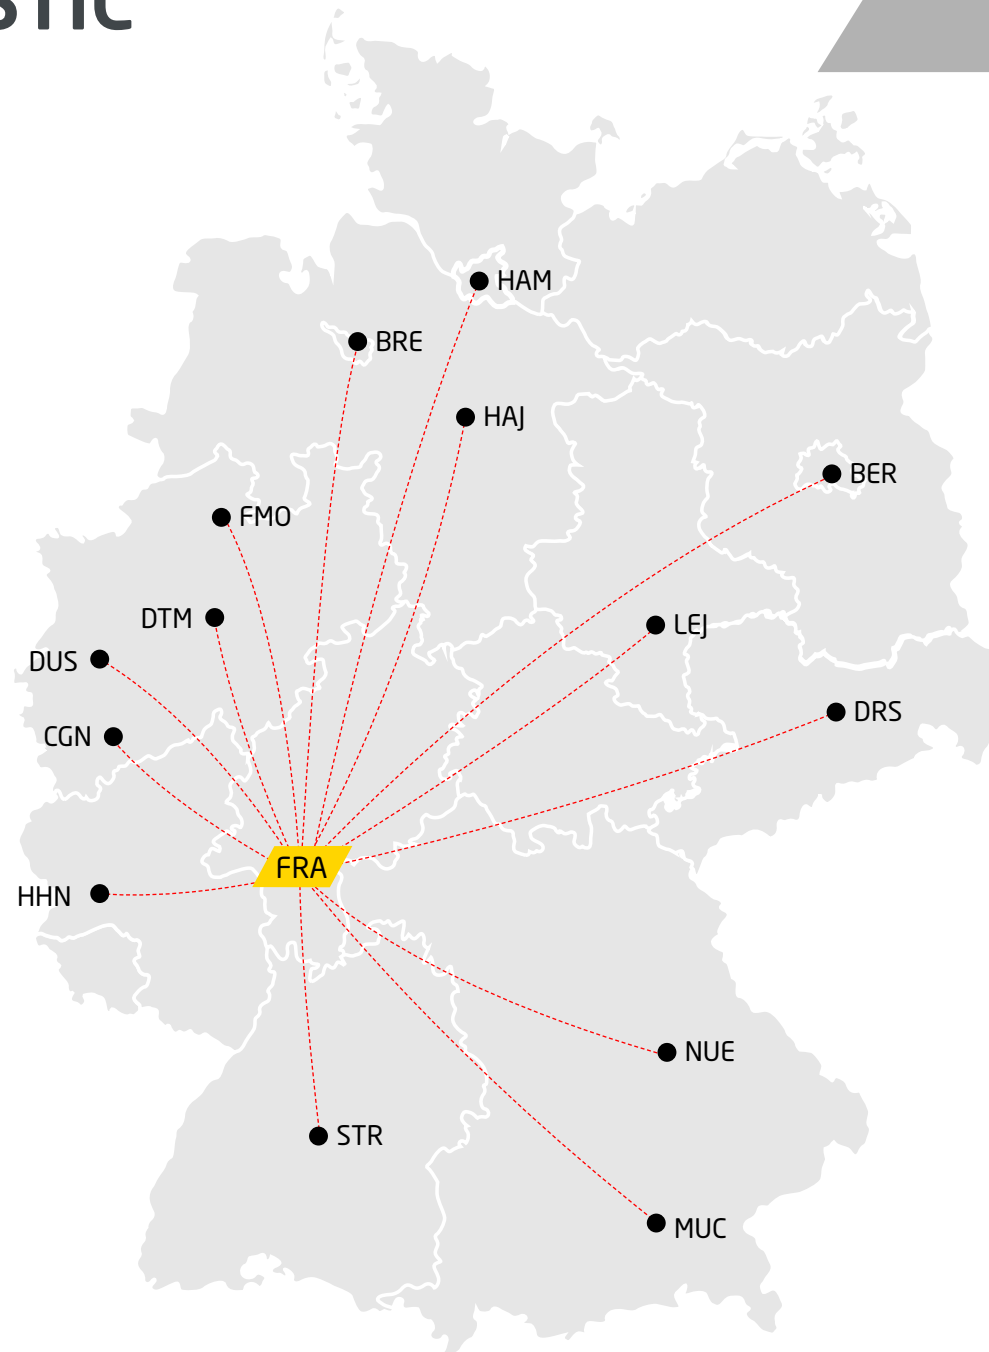

# HUB & SPOKE NETWORK

WE TAKE CARE!  
EUROPE-WIDE  
EVERYWHERE!

SUPPLY  
CHAIN  
SOLUTIONS

# GERMAN DOMESTIC B2B NETWORK

SUPPLY  
CHAIN  
SOLUTIONS

**WE DELIVER!**  
**ANYWHERE.**

 Scheduled

 Daily

 Own network