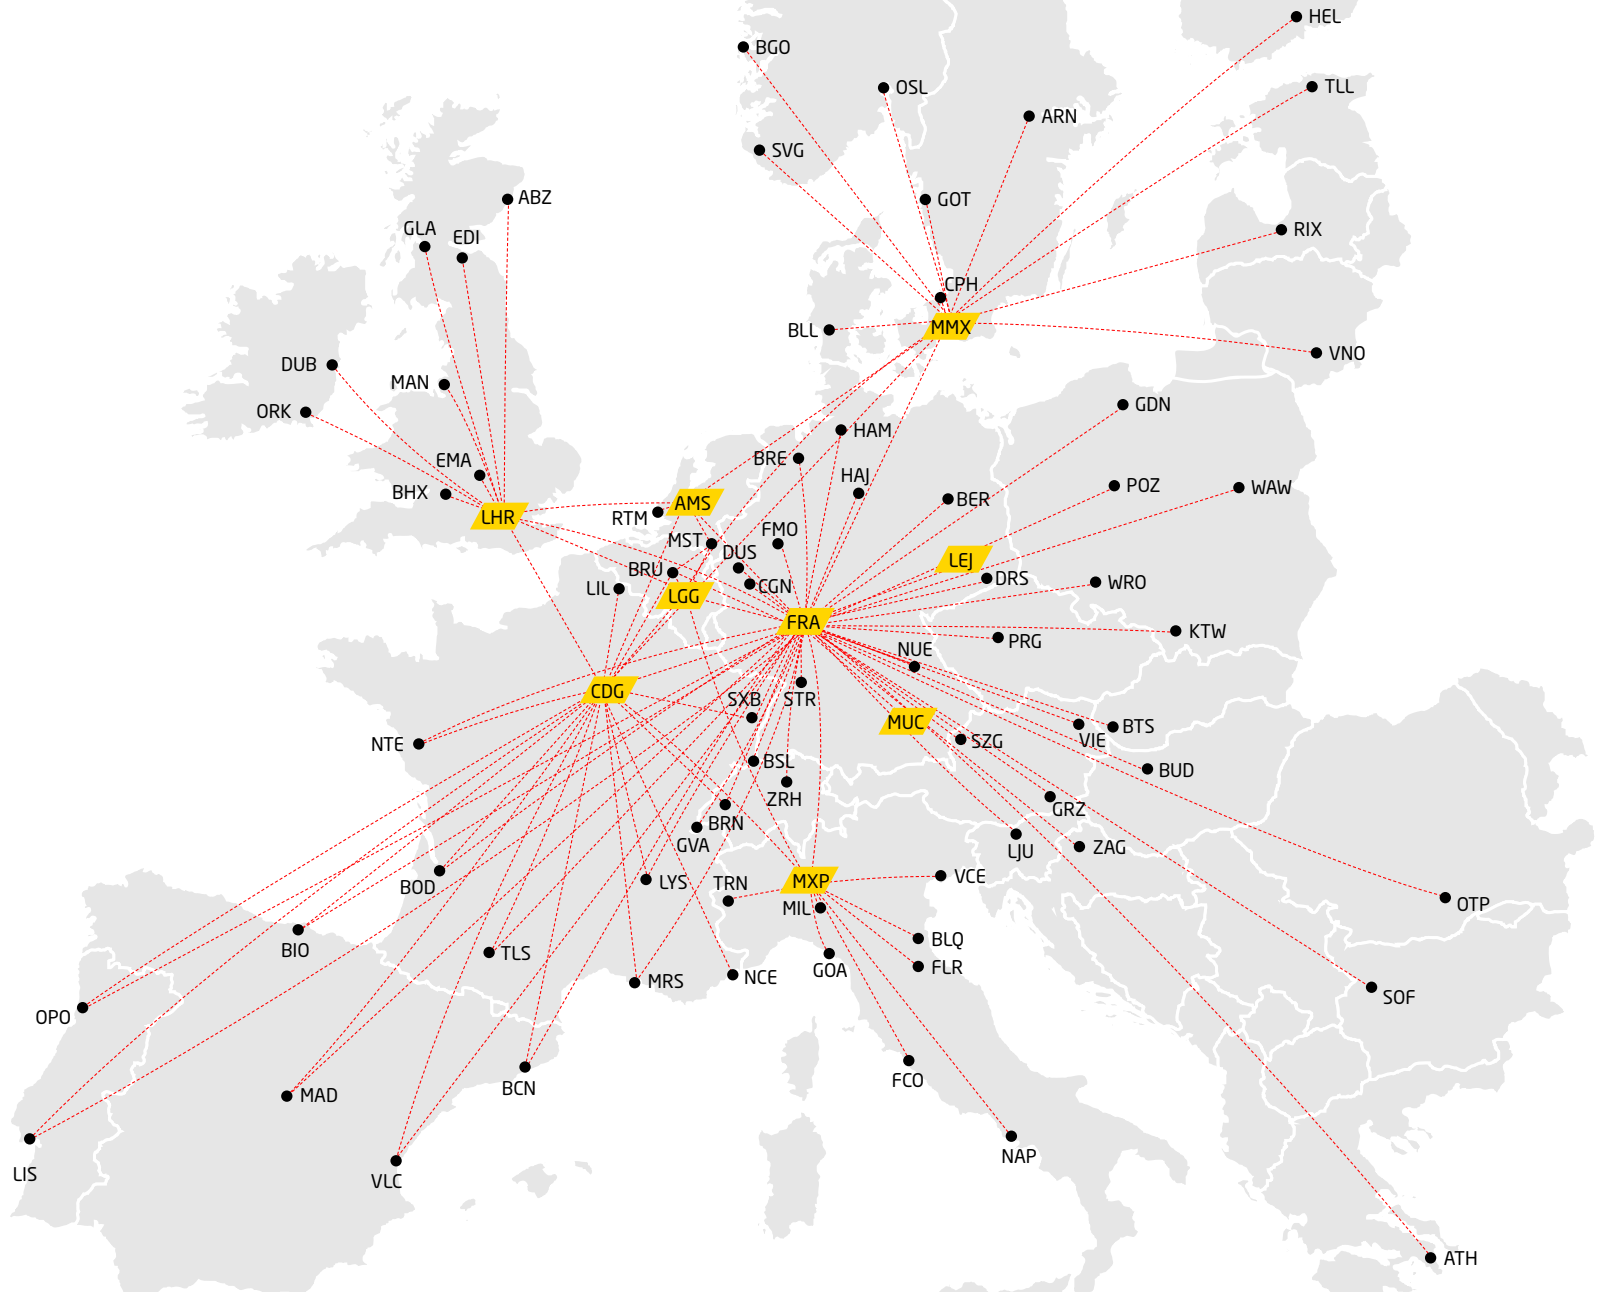

# CONTROL TOWER (4PL)

SUPPLY  
CHAIN  
SOLUTIONS

**ALL PROCESSES  
IN ONE HAND!**

# HUB & SPOKE NETWORK

WE TAKE CARE!  
EUROPE-WIDE  
EVERYWHERE!

SUPPLY  
CHAIN  
SOLUTIONS